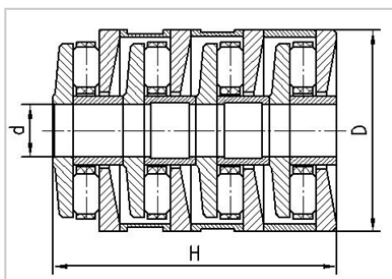

Tandem Bearings

Tandem Bearings for Extruder Gearboxes-**F-50988.T4AR**

BEARING NO.	F-50988.T4AR
Dimensions	
d	50
D	160
H	218.5
Rows	4
Load Rating (KN)	
C	
CO	
weight	
KG	