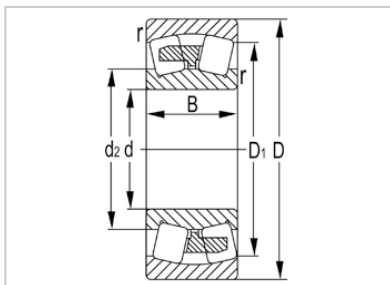

## Spherical Roller Bearing

23100 Series Spherical Roller Bearing-**23134KW33C3**Designation **23134KW33C3**

Principal Dimensions(mm)

d 170

D 280

B 88

rs min 2.1

Basic Load Ratings(KN)

Dynamic(Cr) 885

Static(Cor) 1490

Limited Speed(rpm)

Grease 960

Oil 1500

Weight

(kg) 20.8