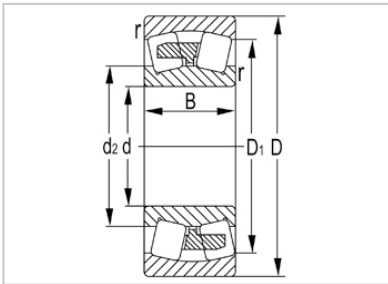

Spherical Roller Bearing

23000 Series Spherical Roller Bearing-23060K

Designation	23060K
Principal Dimensions(mm)	
d	300
D	460
B	118
rs min	4
Basic Load Ratings(KN)	
Dynamic(Cr)	1890
Static(Cor)	3550
Limited Speed(rpm)	
Grease	610
Oil	940
Weight (kg)	70.2