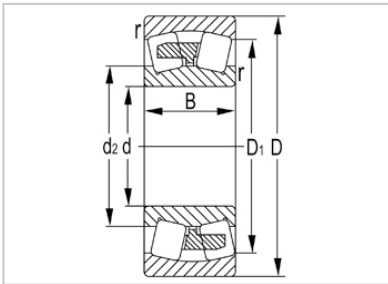

Spherical Roller Bearing

23000 Series Spherical Roller Bearing-23048W33C3

Designation	23048W33C3
Principal Dimensions(mm)	
d	240
D	360
B	92
rs min	3
Basic Load Ratings(KN)	
Dynamic(Cr)	1130
Static(Cor)	2140
Limited Speed(rpm)	
Grease	790
Oil	1200
Weight (kg)	33.4