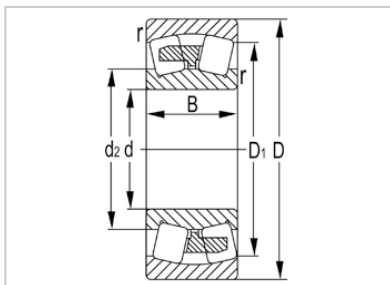

Spherical Roller Bearing

22300 Series Spherical Roller Bearing-**22328W33C3**

Designation	22328W33C3
Principal Dimensions(mm)	
d	140
D	300
B	102
rs min	4
Basic Load Ratings(KN)	
Dynamic(Cr)	1130
Static(Cor)	1460
Limited Speed(rpm)	
Grease	1100
Oil	1700
Weight (kg)	33.8