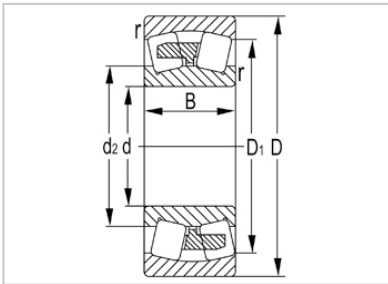

Spherical Roller Bearing

22300 Series Spherical Roller Bearing-**22324K**

Designation	22324K
Principal Dimensions(mm)	
d	120
D	260
B	86
rs min	3
Basic Load Ratings(KN)	
Dynamic(Cr)	880
Static(Cor)	1120
Limited Speed(rpm)	
Grease	1300
Oil	2000
Weight (kg)	21