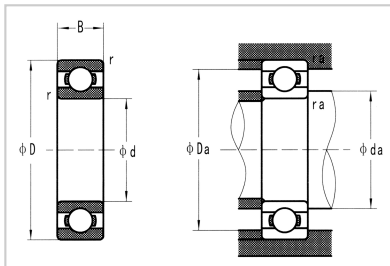

## Deep Groove Ball Bearing

### Stainless Steel Deep Groove Ball Bearings-SS6908

#### Bearing Designation

ZRS/ZZ2RS **SS6908**

Dimension mm

d 40

D 62

B 12

rs min 0.6

Mounting dimensions

da(min) 44

da(max) 46

Da(max) 58

ra(max) 0.6

Weight

(Kg) 0.11