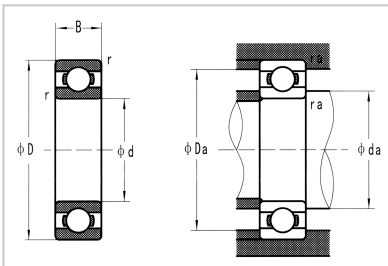

Deep Groove Ball Bearing

Stainless Steel Deep Groove Ball Bearings-SS684

Bearing Designation

ZRS/ZZ2RS **SS684**

Dimensionmm

d **4**

D 9

B 2.5

rs min 0.1

Mounting dimensions

da(min) 4.8

da(max) /

Da(max) 8.2

ra(max) 0.1

Weight

(Kg) 0.0006