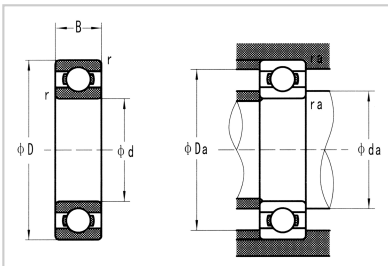

Deep Groove Ball Bearing

Stainless Steel Deep Groove Ball Bearings-**SS6412**

Bearing Designation

ZRS/ZZ2RS **SS6412**

Dimensionmm

d	60
D	150
B	35
rs min	2.1

Mounting dimensions

da(min)	71
da(max)	
Da(max)	139
ra(max)	2
Weight (Kg)	2.77