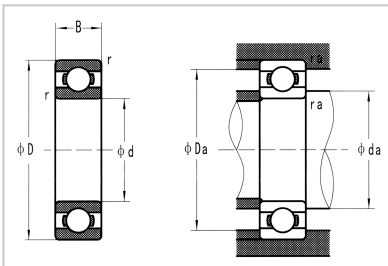

Deep Groove Ball Bearing

Stainless Steel Deep Groove Ball Bearings-SS627

Bearing Designation

ZRS/ZZ2RS **SS627**

Dimension mm

d **7**
D 22
B **7**
rs min 0.3

Mounting dimensions

da(min) 9
da(max) /
Da(max) 20
ra(max) 0.3

Weight

(Kg) 0.0127