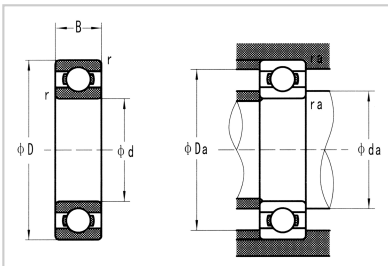

## Deep Groove Ball Bearing

Stainless Steel Deep Groove Ball Bearings-**SS624**

## Bearing Designation

ZRS/ZZ2RS **SS624**

## Dimensionmm

d **4**

D 13

B 5

rs min 0.2

## Mounting dimensions

da(min) 5.6

da(max) /

Da(max) 11.4

ra(max) 0.2