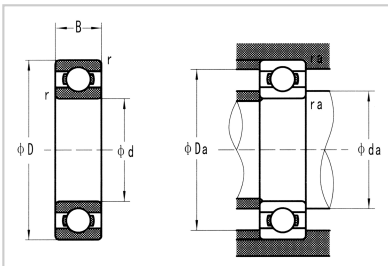

Deep Groove Ball Bearing

Stainless Steel Deep Groove Ball Bearings-SS6211

Bearing Designation

ZRS/ZZ2RS **SS6211**

Dimension mm

d 55

D 100

B **21**

rs min 1.5

Mounting dimensions

da(min) 63

da(max) 66.5

Da(max) 92

ra(max) 1.5

Weight

(Kg) 0.62