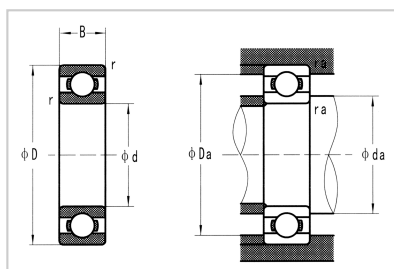

Deep Groove Ball Bearing

Stainless Steel Deep Groove Ball Bearings-SS6014

Bearing Designation

ZRS/ZZ2RS **SS6014**

Dimension mm

d 70

D 110

B 20

rs min 1.1

Mounting dimensions

da(min) 76.5

da(max) 80.5

Da(max) 103.5

ra(max) **1**

Weight

(Kg) 0.61