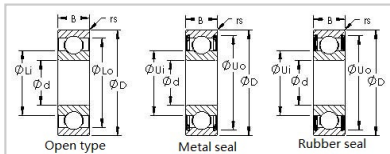

## Deep Groove Ball Bearing

### Metric Deep Groove Ball Bearings-6321 2RS

Bearing Number	<b>6321 2RS</b>
Dimensions	
d	105mm
D	225mm
B	49mm
Chamfer(min) (rs)	<b>3</b>
Basic Load Rating	
Cr(N)	184000
Cor(N)	153000
Limiting Speed (X1000 RPM)	
Grease	<b>2</b>
Oil	<b>3</b>
Weight(Kg)	8090