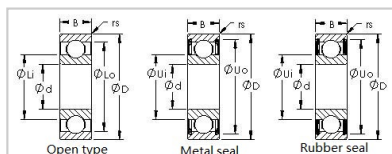

Deep Groove Ball Bearing

Metric Deep Groove Ball Bearings-6320

| | |
|----------------------------|-------------|
| Bearing Number | 6320 |
| Dimensions | |
| d | 100mm |
| D | 215mm |
| B | 47mm |
| Chamfer(min) (rs) | 3 |
| Basic Load Rating | |
| Cr(N) | 173000 |
| Cor(N) | 141000 |
| Limiting Speed (X1000 RPM) | |
| Grease | 3 |
| Oil | 3 |
| Weight(Kg) | 7040 |