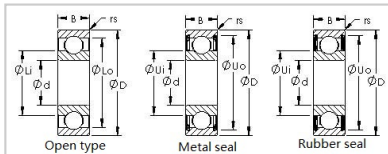

Deep Groove Ball Bearing

Metric Deep Groove Ball Bearings-6319

Bearing Number	6319
Dimensions	
d	95mm
D	200mm
B	45mm
Chamfer(min) (rs)	3
Basic Load Rating	
Cr(N)	153000
Cor(N)	119000
Limiting Speed (X1000 RPM)	
Grease	3
Oil	5
Weight(Kg)	5760