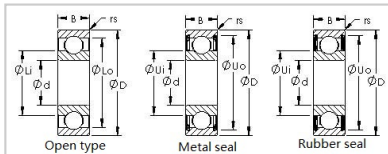

Deep Groove Ball Bearing

Metric Deep Groove Ball Bearings-6318

Bearing Number	6318
Dimensions	
d	90mm
D	190mm
B	43mm
Chamfer(min) (rs)	3
Basic Load Rating	
Cr(N)	143000
Cor(N)	107000
Limiting Speed (X1000 RPM)	
Grease	4
Oil	4
Weight(Kg)	4920