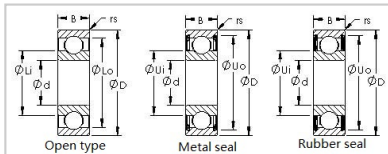

Deep Groove Ball Bearing

Metric Deep Groove Ball Bearings-6318 2RS

Bearing Number	6318 2RS
Dimensions	
d	90mm
D	190mm
B	43mm
Chamfer(min) (rs)	3
Basic Load Rating	
Cr(N)	143000
Cor(N)	107000
Limiting Speed (X1000 RPM)	
Grease	2
Oil	4
Weight(Kg)	4920