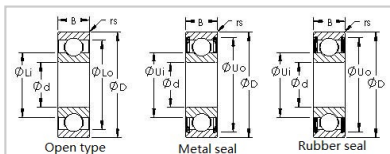

Deep Groove Ball Bearing

Metric Deep Groove Ball Bearings-6314zz

Bearing Number	6314zz
Dimensions	
d	70mm
D	150mm
B	35mm
Chamfer(min) (rs)	2.1
Basic Load Rating	
Cr(N)	104000
Cor(N)	68200
Limiting Speed (X1000 RPM)	
Grease	5
Oil	5
Weight(Kg)	2530