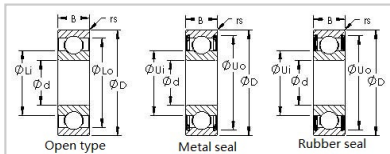

Deep Groove Ball Bearing

Metric Deep Groove Ball Bearings-6311

Bearing Number	6311
Dimensions	
d	55mm
D	120mm
B	29mm
Chamfer(min) (rs)	2
Basic Load Rating	
Cr(N)	71600
Cor(N)	45000
Limiting Speed (X1000 RPM)	
Grease	6
Oil	7
Weight(Kg)	1350