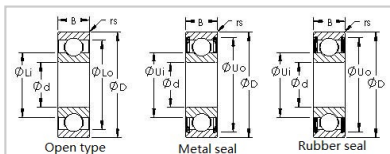

Deep Groove Ball Bearing

Metric Deep Groove Ball Bearings-6310 2RS

Bearing Number	6310 2RS
Dimensions	
d	50mm
D	110mm
B	27mm
Chamfer(min) (rs)	2
Basic Load Rating	
Cr(N)	62000
Cor(N)	38300
Limiting Speed (X1000 RPM)	
Grease	6
Oil	8
Weight(Kg)	1050