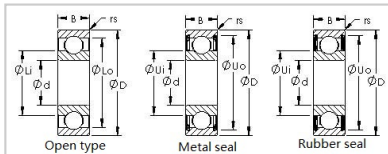

Deep Groove Ball Bearing

Metric Deep Groove Ball Bearings-6303 2RS

Bearing Number	6303 2RS
Dimensions	
d	17mm
D	47mm
B	14mm
Chamfer(min) (rs)	1
Basic Load Rating	
Cr(N)	13600
Cor(N)	6650
Limiting Speed (X1000 RPM)	
Grease	15
Oil	18
Weight(Kg)	115