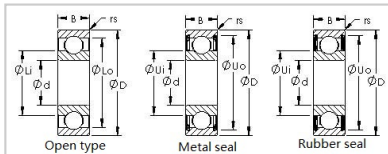

Deep Groove Ball Bearing

Metric Deep Groove Ball Bearings-6301 2RS

Bearing Number	6301 2RS
Dimensions	
d	12mm
D	37mm
B	12mm
Chamfer(min) (rs)	1
Basic Load Rating	
Cr(N)	9700
Cor(N)	4200
Limiting Speed (X1000 RPM)	
Grease	20
Oil	25
Weight(Kg)	60