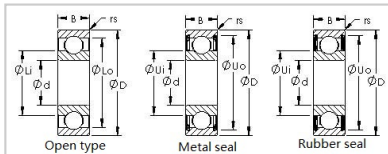

## Deep Groove Ball Bearing

### Metric Deep Groove Ball Bearings-6221

Bearing Number	<b>6221</b>
Dimensions	
d	105mm
D	190mm
B	36mm
Chamfer(min) (rs)	2.1
Basic Load Rating	
Cr(N)	133000
Cor(N)	105000
Limiting Speed (X1000 RPM)	
Grease	4
Oil	4
Weight(Kg)	3730