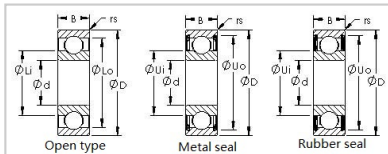

## Deep Groove Ball Bearing

### Metric Deep Groove Ball Bearings-6219 2RS

Bearing Number	<b>6219 2RS</b>
Dimensions	
d	95mm
D	170mm
B	32mm
Chamfer(min)	
(rs)	2.1
Basic Load Rating	
Cr(N)	109000
Cor(N)	81900
Limiting Speed (X1000 RPM)	
Grease	3
Oil	5
Weight(Kg)	2590