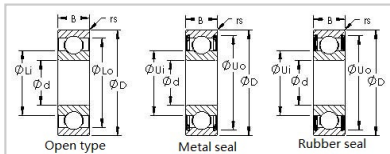

## Deep Groove Ball Bearing

### Metric Deep Groove Ball Bearings-6218zz

Bearing Number	<b>6218zz</b>
Dimensions	
d	90mm
D	160mm
B	30mm
Chamfer(min) (rs)	<b>2</b>
Basic Load Rating	
Cr(N)	96100
Cor(N)	71500
Limiting Speed (X1000 RPM)	
Grease	4
Oil	5
Weight(Kg)	2150