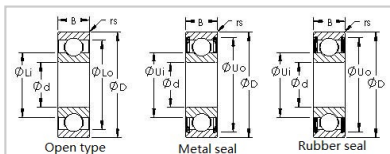

Deep Groove Ball Bearing

Metric Deep Groove Ball Bearings-6213

Bearing Number	6213
Dimensions	
d	65mm
D	120mm
B	23mm
Chamfer(min) (rs)	1.5
Basic Load Rating	
Cr(N)	57200
Cor(N)	40100
Limiting Speed (X1000 RPM)	
Grease	5
Oil	6
Weight(Kg)	979