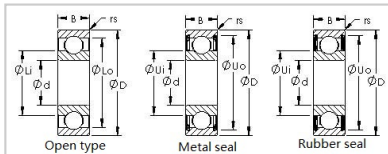

Deep Groove Ball Bearing

Metric Deep Groove Ball Bearings-6211 2RS

Bearing Number	6211 2RS
Dimensions	
d	55mm
D	100mm
B	21mm
Chamfer(min) (rs)	1.5
Basic Load Rating	
Cr(N)	43400
Cor(N)	29400
Limiting Speed (X1000 RPM)	
Grease	6
Oil	8
Weight(Kg)	599