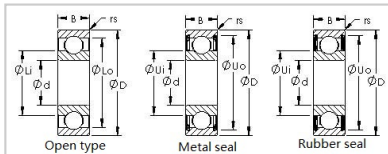

Deep Groove Ball Bearing

Metric Deep Groove Ball Bearings-6208 2RS

Bearing Number	6208 2RS
Dimensions	
d	40mm
D	80mm
B	18mm
Chamfer(min) (rs)	1.1
Basic Load Rating	
Cr(N)	29100
Cor(N)	17800
Limiting Speed (X1000 RPM)	
Grease	8
Oil	10
Weight(Kg)	366