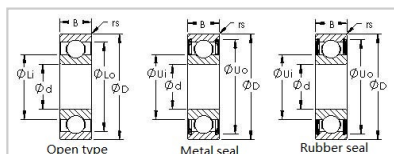

## Deep Groove Ball Bearing

### Metric Deep Groove Ball Bearings-6207 2RS

Bearing Number	<b>6207 2RS</b>
Dimensions	
d	35mm
D	72mm
B	17mm
Chamfer(min) (rs)	1.1
Basic Load Rating	
Cr(N)	25700
Cor(N)	15400
Limiting Speed (X1000 RPM)	
Grease	9
Oil	11
Weight(Kg)	288