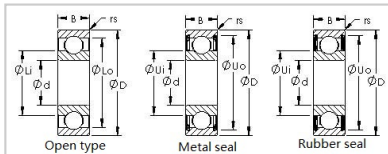

## Deep Groove Ball Bearing

### Metric Deep Groove Ball Bearings-6206zz

Bearing Number	<b>6206zz</b>
Dimensions	
d	30mm
D	62mm
B	16mm
Chamfer(min) (rs)	1
Basic Load Rating	
Cr(N)	19500
Cor(N)	11300
Limiting Speed (X1000 RPM)	
Grease	11
Oil	13
Weight(Kg)	199