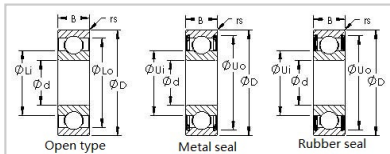

## Deep Groove Ball Bearing

### Metric Deep Groove Ball Bearings-6206

Bearing Number	<b>6206</b>
Dimensions	
d	30mm
D	62mm
B	16mm
Chamfer(min)	
(rs)	1
Basic Load Rating	
Cr(N)	19500
Cor(N)	11300
Limiting Speed (X1000 RPM)	
Grease	11
Oil	13
Weight(Kg)	199