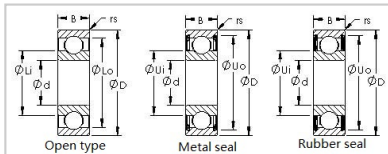

## Deep Groove Ball Bearing

### Metric Deep Groove Ball Bearings-6206 2RS

Bearing Number	<b>6206 2RS</b>
Dimensions	
d	30mm
D	62mm
B	16mm
Chamfer(min) (rs)	1
Basic Load Rating	
Cr(N)	19500
Cor(N)	11300
Limiting Speed (X1000 RPM)	
Grease	11
Oil	13
Weight(Kg)	199