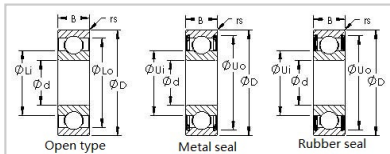

Deep Groove Ball Bearing

Metric Deep Groove Ball Bearings-6202zz

Bearing Number	6202zz
Dimensions	
d	15mm
D	35mm
B	11mm
Chamfer(min) (rs)	0.6
Basic Load Rating	
Cr(N)	7650
Cor(N)	3750
Limiting Speed (X1000 RPM)	
Grease	20
Oil	24
Weight(Kg)	45