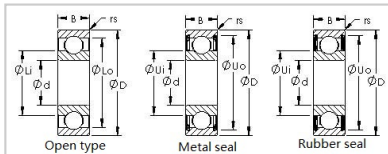

Deep Groove Ball Bearing

Metric Deep Groove Ball Bearings-6021 2RS

Bearing Number	6021 2RS
Dimensions	
d	105mm
D	160mm
B	26mm
Chamfer(min) (rs)	2
Basic Load Rating	
Cr(N)	72300
Cor(N)	65800
Limiting Speed (X1000 RPM)	
Grease	2
Oil	5
Weight(Kg)	1560