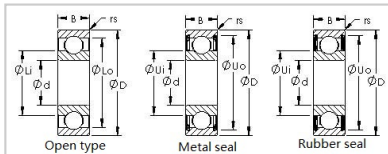

Deep Groove Ball Bearing

Metric Deep Groove Ball Bearings-6020 2RS

Bearing Number	6020 2RS
Dimensions	
d	100mm
D	150mm
B	24mm
Chamfer(min) (rs)	1.5
Basic Load Rating	
Cr(N)	60200
Cor(N)	54200
Limiting Speed (X1000 RPM)	
Grease	3
Oil	5
Weight(Kg)	1250