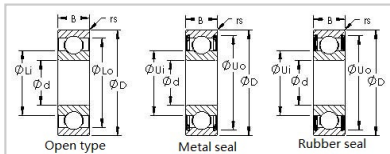

Deep Groove Ball Bearing

Metric Deep Groove Ball Bearings-6019 2RS

Bearing Number	6019 2RS
Dimensions	
d	95mm
D	145mm
B	24mm
Chamfer(min) (rs)	1.5
Basic Load Rating	
Cr(N)	60400
Cor(N)	53900
Limiting Speed (X1000 RPM)	
Grease	3
Oil	5
Weight(Kg)	1200