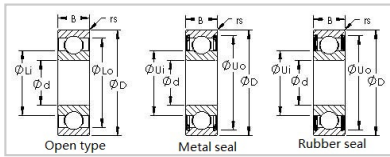

Deep Groove Ball Bearing

Metric Deep Groove Ball Bearings-6015zz

Bearing Number	6015zz
Dimensions	
d	75mm
D	115mm
B	20mm
Chamfer(min) (rs)	1.1
Basic Load Rating	
Cr(N)	39600
Cor(N)	33500
Limiting Speed (X1000 RPM)	
Grease	6
Oil	7
Weight(Kg)	638