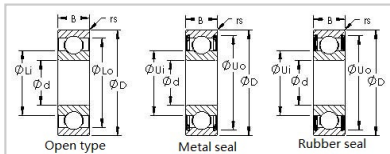

Deep Groove Ball Bearing

Metric Deep Groove Ball Bearings-6013zz

Bearing Number	6013zz
Dimensions	
d	65mm
D	100mm
B	15mm
Chamfer(min) (rs)	1.1
Basic Load Rating	
Cr(N)	30500
Cor(N)	25200
Limiting Speed (X1000 RPM)	
Grease	7
Oil	8
Weight(Kg)	430