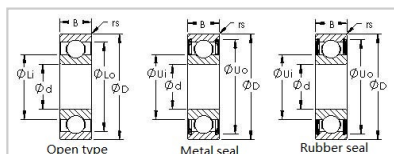

## Deep Groove Ball Bearing

### Metric Deep Groove Ball Bearings-6013 2RS

Bearing Number	<b>6013 2RS</b>
Dimensions	
d	65mm
D	100mm
B	15mm
Chamfer(min) (rs)	1.1
Basic Load Rating	
Cr(N)	30500
Cor(N)	25200
Limiting Speed (X1000 RPM)	
Grease	4
Oil	8
Weight(Kg)	430