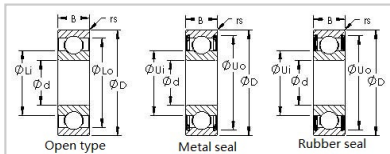

Deep Groove Ball Bearing

Metric Deep Groove Ball Bearings-6007

Bearing Number	6007
Dimensions	
d	35mm
D	62mm
B	14mm
Chamfer(min)	
(rs)	1
Basic Load Rating	
Cr(N)	15900
Cor(N)	10300
Limiting Speed (X1000 RPM)	
Grease	11
Oil	13
Weight(Kg)	155