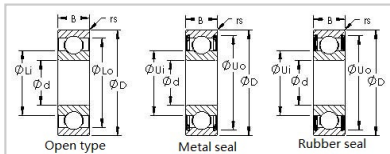

Deep Groove Ball Bearing

Metric Deep Groove Ball Bearings-6004 2RS

Bearing Number	6004 2RS
Dimensions	
d	20mm
D	42mm
B	12mm
Chamfer(min) (rs)	0.6
Basic Load Rating	
Cr(N)	9400
Cor(N)	5050
Limiting Speed (X1000 RPM)	
Grease	17
Oil	21
Weight(Kg)	69