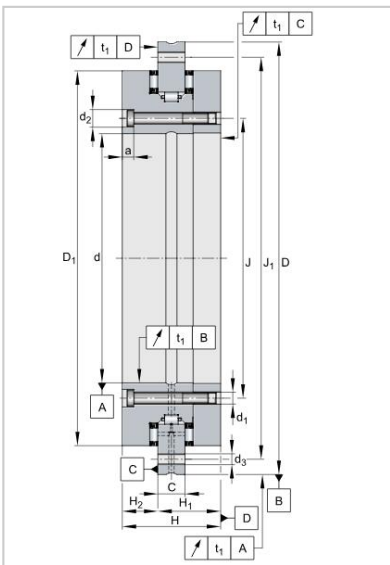

YRT Rotary Table Bearing

YRTC Rotary Table Bearing-YRTC460

Designation	YRTC460
Dimensions [mm]	
d	460
D	600
H	70
H1	46
H2	24
C	22
D1	560.9
J	482
J1	580
Inner ring	
d1	9.3
d2	15
a	8
Qty	46
Outer ring	
d3	9.3
Qty	45
Threaded extraction hole	
G	M12
Qty	3
Screw tightening torque	34