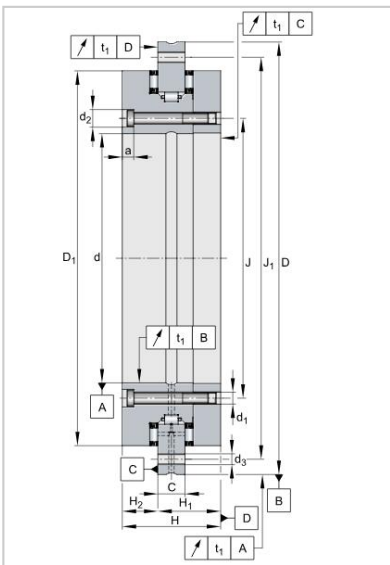

YRT Rotary Table Bearing

YRTC Rotary Table Bearing-YRTC120

| | |
|--------------------------|----------------|
| Designation | YRTC120 |
| Dimensions [mm] | |
| d | 120 |
| D | 210 |
| H | 40 |
| H1 | 26 |
| H2 | 14 |
| C | 12 |
| D1 | 185 |
| J | 135 |
| J1 | 195 |
| Inner ring | |
| d1 | 7 |
| d2 | 11 |
| a | 6 |
| Qty | 22 |
| Outer ring | |
| d3 | 7 |
| Qty | 21 |
| Threaded extraction hole | |
| G | M8 |
| Qty | 3 |
| Screw tightening torque | 14 |