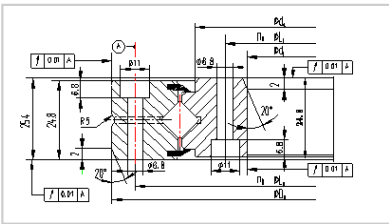

Crossed Roller Bearing

XSU series Crossed Roller Bearing-XSU141094

Basic load rating□axial□

COa **XSU141094**

Ca 1024

Identification number 1164

Main dimensions

ϕ Li 56

ϕ La 48

Chamfer **4**

Installing hole 1140

width 1048

inner ring 390

outer ring 1360

weight 246

Basic load rating□radial□