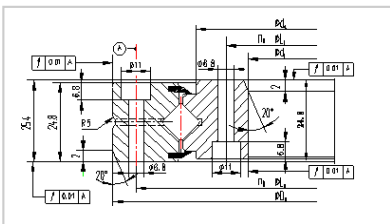

## Crossed Roller Bearing

#### Basic load rating□axial□

COa **XSU141094**

Ca 1024

Identification number 1164

#### Main dimensions

$\phi$ Li 56

$\phi$ La 48

Chamfer **4**

Installing hole 1140

width 1048

inner ring 390

outer ring 1360

weight 246