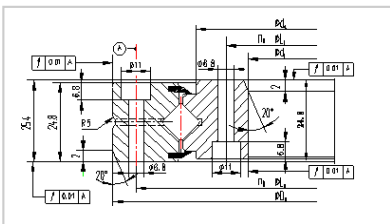

## Crossed Roller Bearing

### XSU series Crossed Roller Bearing-XSU141094

Basic load rating□axial□

COa **XSU141094**

Ca 1024

Identification number 1164

Main dimensions

φLi 56

φLa 48

Chamfer **4**

Installing hole 1140

width 1048

inner ring 390

outer ring 1360

weight 246

Basic load rating□radial□

Cor 670