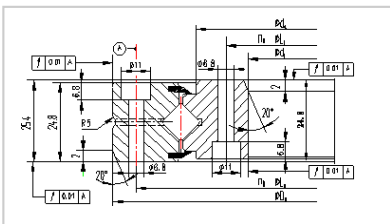

Crossed Roller Bearing

XSU series Crossed Roller Bearing-XSU140944

Basic load rating□axial□

COa **XSU140944**

Ca 874

Identification number 1014

Main dimensions

φLi 56

φLa **44**

Chamfer 3

Installing hole 990

width 898

inner ring 360

outer ring 1170

weight 227

Basic load rating□radial□

Cor 580

Cr 67