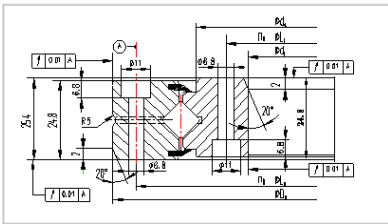

Crossed Roller Bearing

XSU series Crossed Roller Bearing-XSU140844

Basic load rating□axial□

COa **XSU140844**

Ca 744

Identification number 914

Main dimensions

ϕ Li 56

ϕ La **40**

Chamfer 3

Installing hole 890

width 798

inner ring 340

outer ring 1050

weight 215

Basic load rating□radial□

Cor 510

Cr 60