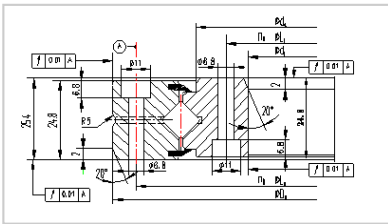

## Crossed Roller Bearing

#### Basic load rating□axial□

COa **XSU140844**

Ca 744

Identification number 914

#### Main dimensions

$\phi$ Li 56

$\phi$ La **40**

Chamfer 3

Installing hole 890

width 798

inner ring 340

outer ring 1050