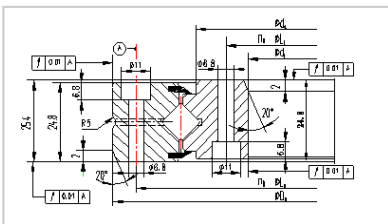

## Crossed Roller Bearing

### XSU series Crossed Roller Bearing-XSU140844

Basic load rating□axial□

COa **XSU140844**

Ca 744

Identification number 914

Main dimensions

φLi 56

φLa **40**

Chamfer 3

Installing hole 890

width 798

inner ring 340

outer ring 1050

weight 215

Basic load rating□radial□

Cor 510