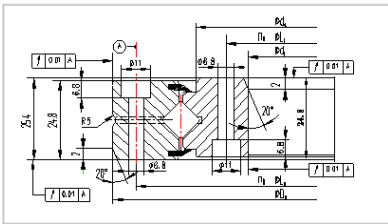

Crossed Roller Bearing

XSU series Crossed Roller Bearing-XSU140844

Basic load rating□axial□

COa **XSU140844**

Ca 744

Identification number 914

Main dimensions

φLi 56

φLa **40**

Chamfer 3

Installing hole 890

width 798

inner ring 340

outer ring 1050

weight 215

Basic load rating□radial□

Cor 510

Cr 60