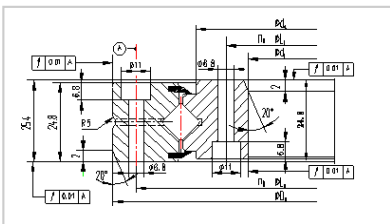

Crossed Roller Bearing

XSU series Crossed Roller Bearing-**XSU140744**

Basic load rating□axial□

COa **XSU140744**

Ca 674

Identification number 814

Main dimensions

φLi 56

φLa **40**

Chamfer 3

Installing hole 790

width 698

inner ring 315

outer ring 930

weight 200

Basic load rating□radial□