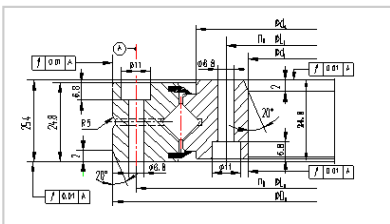

Crossed Roller Bearing

XSU series Crossed Roller Bearing-XSU140744

Basic load rating□axial□

COa **XSU140744**

Ca 674

Identification number 814

Main dimensions

φLi 56

φLa **40**

Chamfer 3

Installing hole 790

width 698

inner ring 315

outer ring 930

weight 200

Basic load rating□radial□