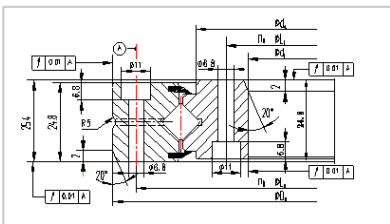

Crossed Roller Bearing

XSU series Crossed Roller Bearing-XSU140644

Basic load rating□axial□

COa **XSU140644**

Ca 574

Identification number 714

Main dimensions

φLi 56

φLa 36

Chamfer 2.5

Installing hole 690

width 598

inner ring 290

outer ring 800

weight 185

Basic load rating□radial□