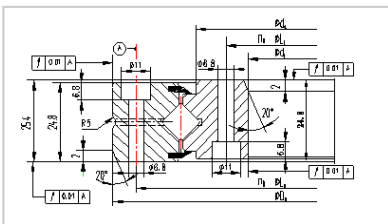

Crossed Roller Bearing

XSU series Crossed Roller Bearing-XSU140644

Basic load rating□axial□

COa **XSU140644**

Ca 574

Identification number 714

Main dimensions

φLi 56

φLa 36

Chamfer 2.5

Installing hole 690

width 598

inner ring 290

outer ring 800

weight 185

Basic load rating□radial□