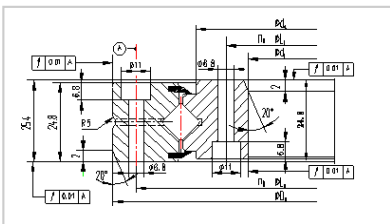

Crossed Roller Bearing

XSU series Crossed Roller Bearing-XSU140544

Basic load rating□axial□

COa **XSU140544**

Ca 474

Identification number 614

Main dimensions

ϕ Li 56

ϕ La 32

Chamfer 2.5

Installing hole 590

width 498

inner ring 270

outer ring 680

weight 170

Basic load rating□radial□