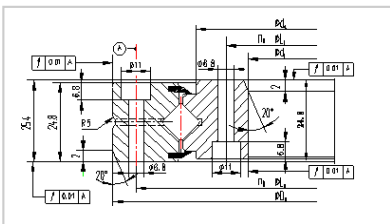

Crossed Roller Bearing

XSU series Crossed Roller Bearing-XSU140544

Basic load rating□axial□

COa **XSU140544**

Ca 474

Identification number 614

Main dimensions

φLi 56

φLa 32

Chamfer 2.5

Installing hole 590

width 498

inner ring 270

outer ring 680

weight 170

Basic load rating□radial□