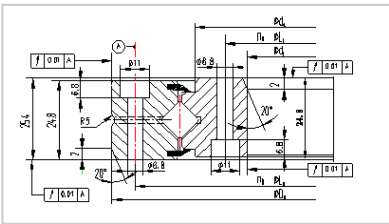

## Crossed Roller Bearing

#### Basic load rating□axial□

COa **XSU140544**

Ca 474

Identification number 614

#### Main dimensions

φLi 56

φLa 32

Chamfer 2.5

Installing hole 590

width 498

inner ring 270

outer ring 680

#### Basic load rating□radial□

Cor 330

Cr 38